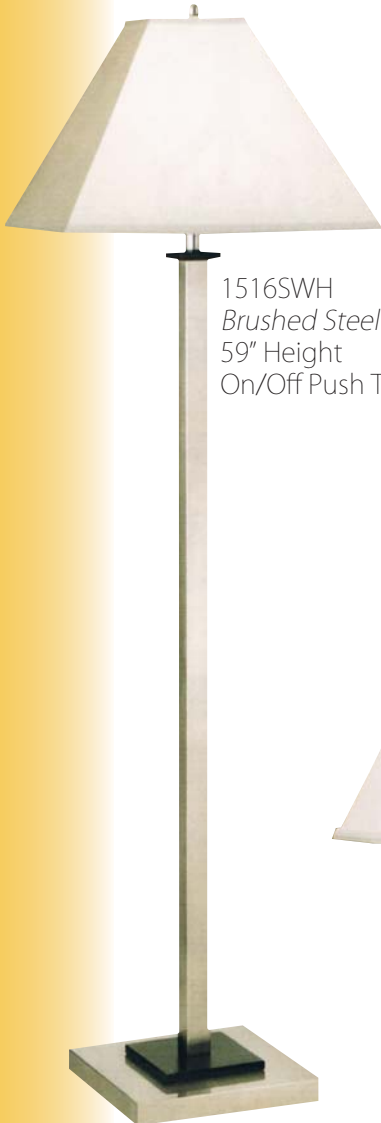

# LIGHTING

STX-756ET  
*Ebony Wood with  
Satin Nickel Finish*  
27" Height  
Base Rocker Switch

STX-755DS  
*Stainless Steel with  
Satin Nickel Finish*  
27" Height  
Data Port Lamp  
Base Rocker Switch

STX-754FL  
*Ebony Wood with  
Satin Nickel Finish*  
59" Height  
On/Off Push Through Switch

STX-752TS  
*Ebony Wood with  
Satin Nickel Finish*  
30" Height  
Base Rocker Switch

STX-753TT  
*Ebony Wood with  
Satin Nickel Finish*  
31½" Height  
Rocker Base Switches

8561SWH-WC  
*Brushed Steel With Black*  
4½" x 6"  
On/Off Push-Button Switch

8562SWH-WC  
*Brushed Steel With Black*  
4½" x 22"  
3-Way Push-Button Switch

1516SWH  
*Brushed Steel With Black*  
59" Height  
On/Off Push Through Switch

DP561RWH  
*Brushed Steel With Black*  
27" Height  
Data Port Lamp  
3-Way Push-Button Base

561SWH  
*Brushed Steel With Black*  
28" Height  
On/Off Push-Button Switch