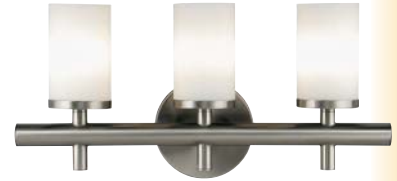

VANITY LIGHTING / GRANITE

469-26

431-09

433-09

60-1432

60-1752

60-910

Vanity Bases in various shapes and styles available
Model JTB-9402-89L (shown)