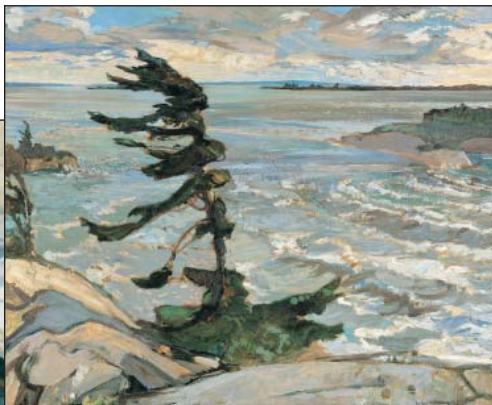

ART

916 - Night, Pine Island

901 - Pic Island

159 - The Red Maple

910 - Lake Wabagishik

140 - Stormy Weather, Georgian Bay

190 - Jack Pine

6170 - Le Bateau Blanc