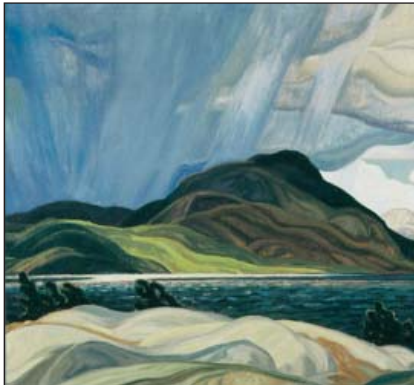

ART

916 - Night, Pine Island

901 - Pic Island

159 - The Red Maple

910 - Lake Wabagishik

140 - Stormy Weather, Georgian Bay

190 - Jack Pine

6170 - Le Bateau Blanc

4155 - Moon and Half Dome

3632 - The Scripps Pier

88054

202093

212069

91243

26966

58069