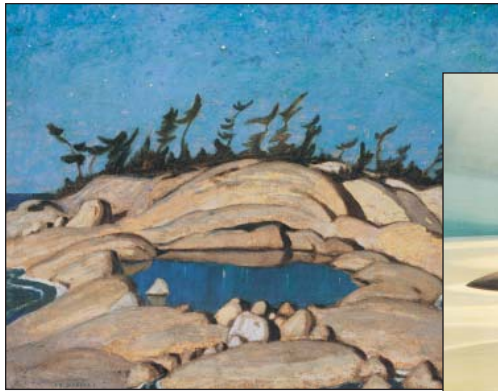

ART

916 - Night, Pine Island

901 - Pic Island

159 - The Red Maple

910 - Lake Wabagishik

140 - Stormy Weather, Georgian Bay

190 - Jack Pine

6170 - Le Bateau Blanc